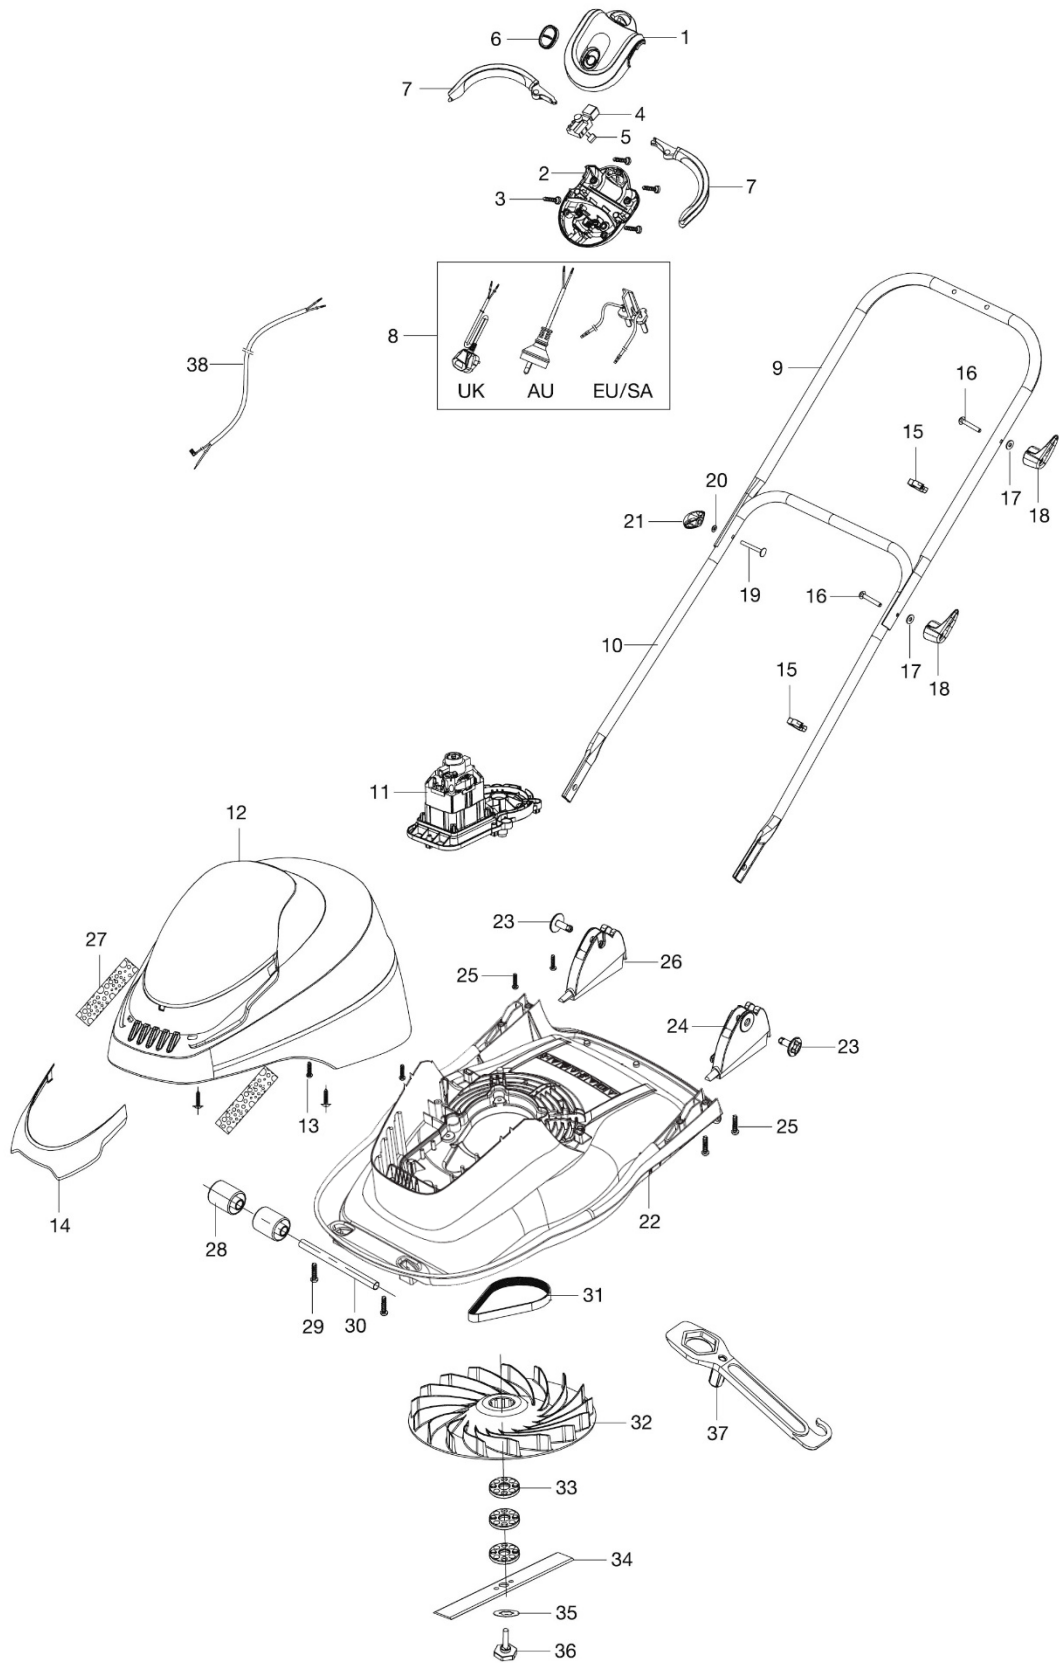

SPARE PARTS LIST

LAWN MOWER; ELECTRIC
SIMPLIGILDE 360, 970482901,
970482902, 970482962, 970482999

2020-11

PRODUCT COMPLETE SIMPLIGILDE 360 970482901, 970482902, 970482962, 970482999, 2020-11

Ref	Part No	Description	Remark	QTY KIT
1, 2	529 62 70-01	Switchbox (UK, AU)		1
1, 2	529 82 77-01	Switchbox (EU, SA)		1
3	577 29 83-01	Screws		6
4	513 12 16-00	Switch		1
5	522 72 09-02	Capacitor		1
6	599 83 65-01	Start Button		1
7	599 84 99-01	Levers		2
8	512 80 31-05	Mains Cable (UK)		1
8	529 82 82-01	Mains Cable (AU / NZ)		1
8	529 82 83-01	Switchbox Connector (EU / SA)		1
12 – 14	529 62 77-01	Motor Cowl Kit		1
15	577 29 84-01	Cable Clips		2
16 – 18	599 83 63-01	Cable Hook Kit		1
19 – 21	599 83 54-01	Wing Knob Kit		1
23	529 62 75-01	Fixing Pin Kit		2
24- 26	529 62 76-01	Handle Bracket Kit		1
27	529 62 78-01	Air Filter Kit		2
28 – 30	529 62 83-01	Roller Kit		2
31	529 62 84-01	Belt		1
32	529 62 86-01	Impeller		1
33	529 36 32-90	Washers		3
34	529 37 08-90	Blade (FLY096)		1
35, 36	529 62 87-01	Blade Bolt Kit		1
37	529 62 88-01	Spanner		1
38	529 63 22-01	Power Cable		1