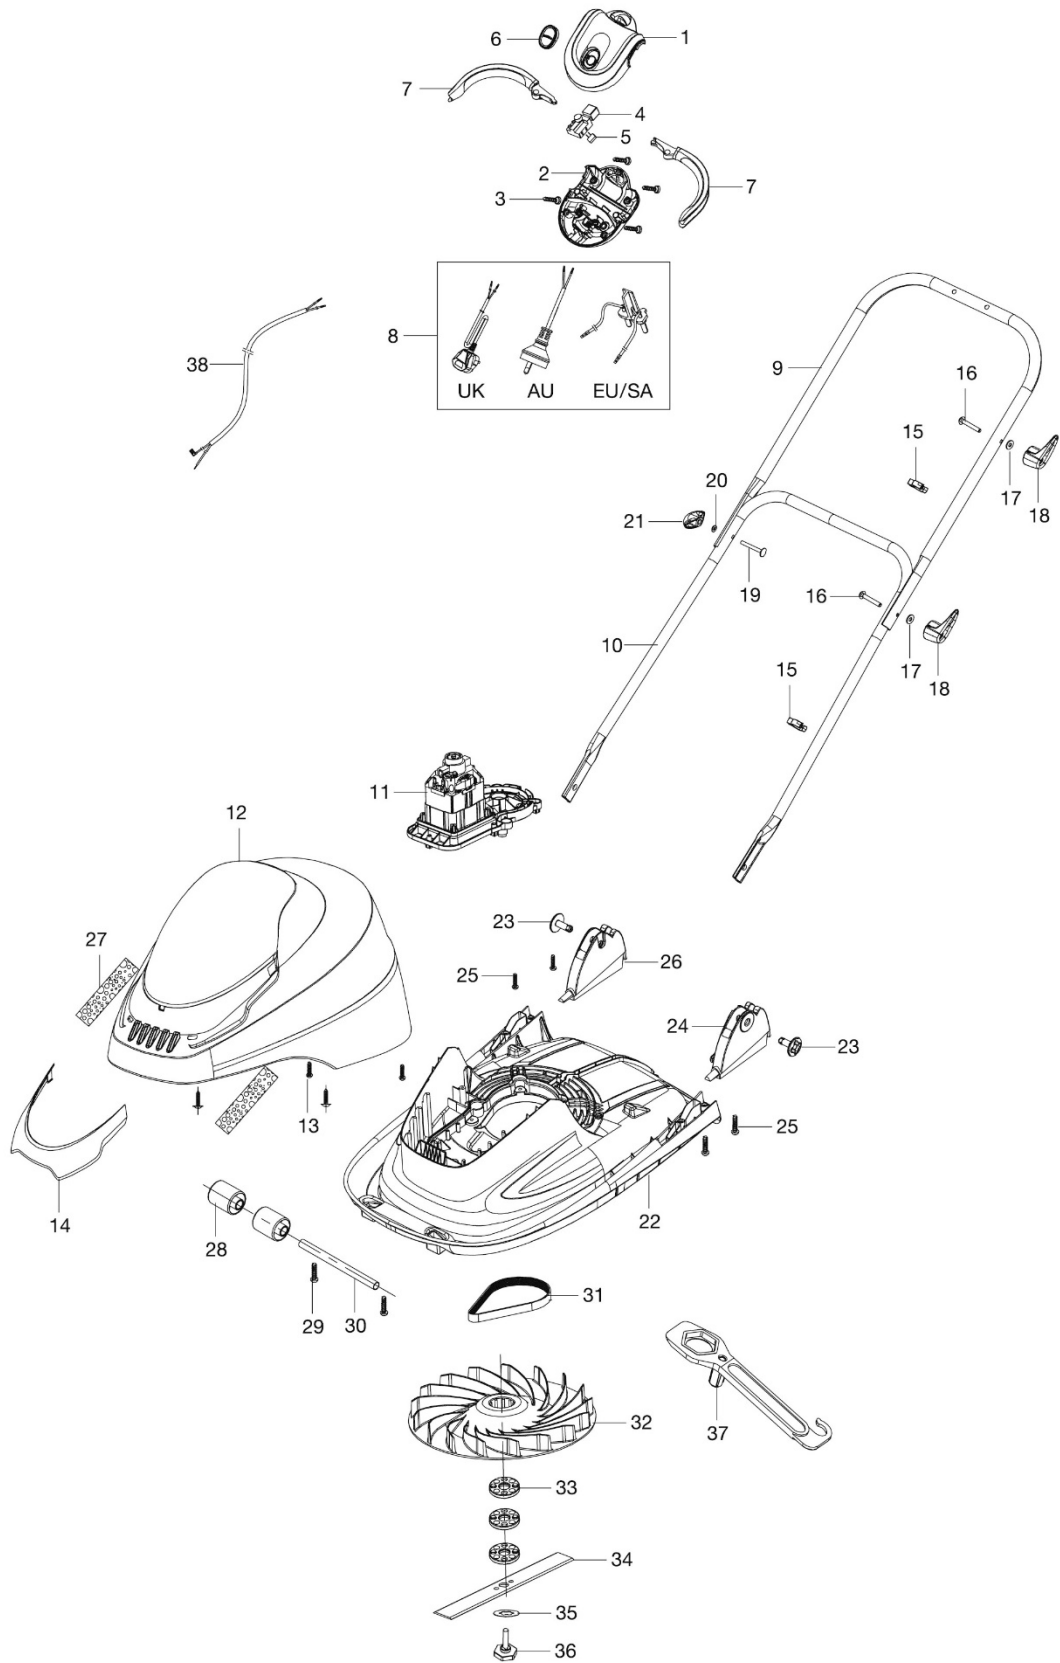

# SPARE PARTS LIST

LAWN MOWER; ELECTRIC  
SIMPLIGILDE 300, 970482501,  
970482502, 970482562, 970482599

2020-11

PRODUCT COMPLETE SIMPLIGILDE 300 970482501, 970482502, 970482562, 970482599, 2020-11

Ref	Part No	Description	Remark	QTY KIT
1, 2	529 62 70-01	Switchbox (UK, AU)		1
1, 2	529 82 77-01	Switchbox (EU, SA)		1
3	577 29 83-01	Screws		6
4	513 12 16-00	Switch		1
5	522 72 09-02	Capacitor		1
6	599 83 65-01	Start Button		1
7	599 84 99-01	Levers		2
8	512 80 31-05	Mains Cable (UK)		1
8	529 82 82-01	Mains Cable (AU / NZ)		1
8	529 82 83-01	Switchbox Connector (EU / SA)		1
12 – 14	529 62 77-01	Motor Cowl Kit		1
15	577 29 84-01	Cable Clips		2
16 – 18	599 83 63-01	Cable Hook Kit		1
19 – 21	599 83 54-01	Wing Knob Kit		1
23	529 62 75-01	Fixing Pin Kit		2
24- 26	529 62 76-01	Handle Bracket Kit		1
27	529 62 78-01	Air Filter Kit		2
28 – 30	529 62 83-01	Roller Kit		2
31	529 62 84-01	Belt		1
32	529 62 86-01	Impeller		1
33	529 36 32-90	Washers		3
34	529 37 05-90	Blade 30 cm (FLY 094)		1
35, 36	529 62 87-01	Blade Bolt Kit		1
37	529 62 88-01	Spanner		1
38	529 63 22-01	Power Cable		1