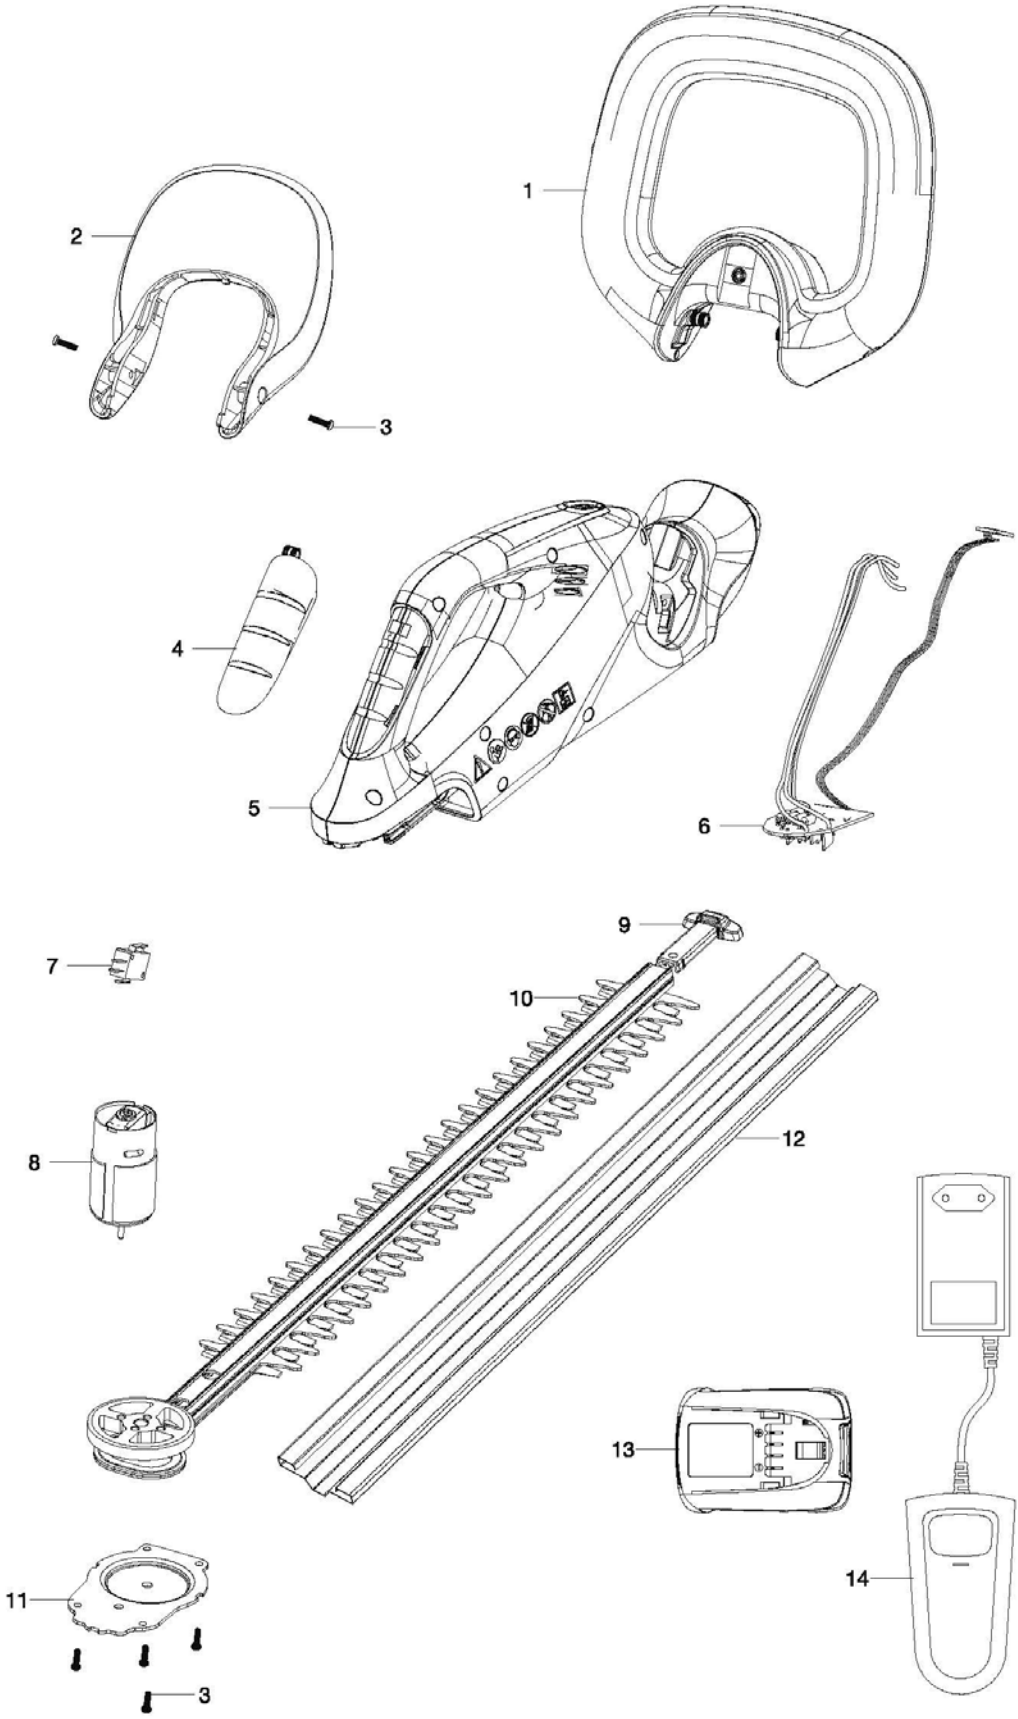

SPARE PARTS LIST

TRIMMER; BATTERY
EASI CUT, 970543301,
2021-10

PRODUCT COMPLETE

EASI CUT 970543301 2021-10

PRODUCT COMPLETE

EASI CUT 970543301 2021-10

Ref	Part No	Description	Remark	QTY KIT
1	531 34 96-01	Front Handle		1
2	531 19 24-01	Guard		1
3	531 19 44-01	Screw		1
4	531 19 13-01	Handle Cover		1
6	531 18 39-01	Printed Circuit Assy		1
7	588 04 48-01	Switch		1
8	588 04 57-01	Motor		1
9	588 04 79-01	Blade Protector		1
10	531 19 25-01	Blade Assy		1
11	588 04 59-01	Gear Box Cover		1
12	531 19 23-01	Blade Sheath		1
13	599 99 20-01	Battery		1
14	599 99 31-01	Charger		1