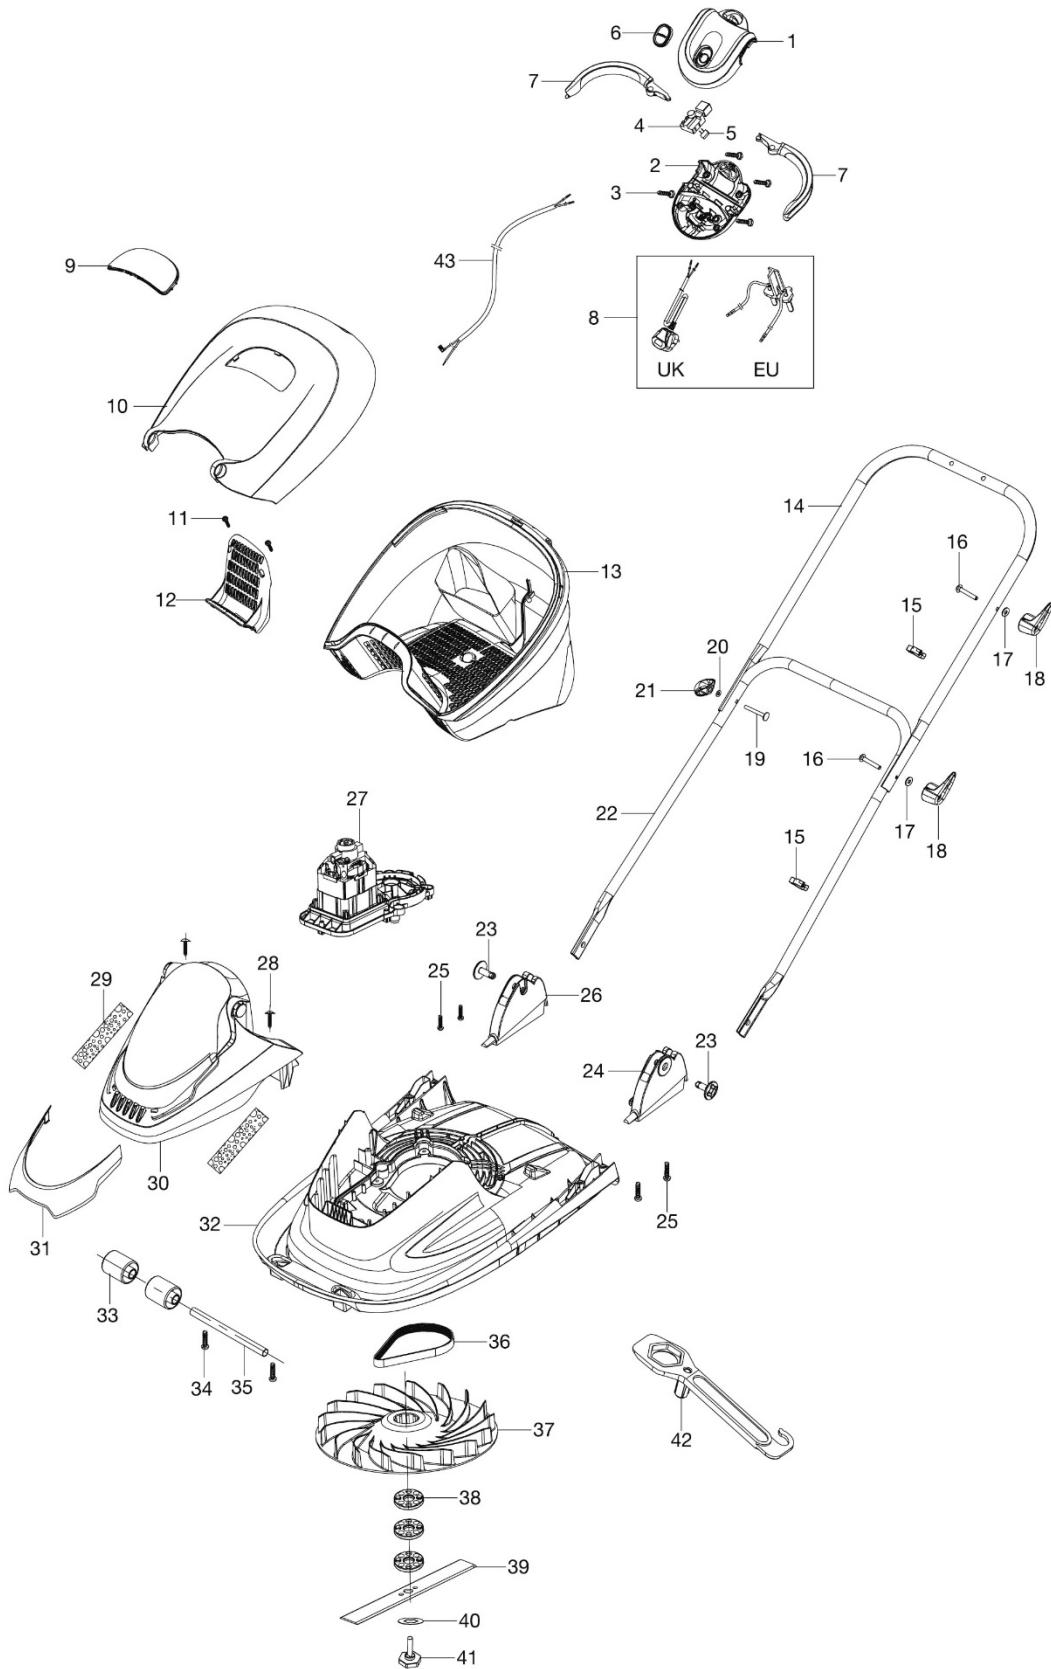

SPARE PARTS LIST

LAWN MOWER; ELECTRIC
EASIGLIDE 300, 970483001,
970483031, 970483035

2020-11

PRODUCT COMPLETE

EASIGLIDE 300 970483001, 970483031, 970483035, 2020-11

PRODUCT COMPLETE

EASIGLIDE 300 970483001, 970483031, 970483035, 2020-11

Ref	Part No	Description	Remark	QTY KIT
1, 2	529 62 70-01	Switchbox		1
3	577 29 83-01	Screws		6
4	513 12 16-00	Switch		1
5	522 72 09-02	Capacitor		1
6	599 83 65-01	Start Button		1
7	599 84 99-01	Levers		2
8	512 80 31-05	Mains Cable		1
9	529 62 93-01	Lid Insert (orange)		1
10	529 62 92-01	Grass Box Lid		1
11 – 13	529 62 91-01	Grass Box		1
15	577 29 84-01	Cable Clips		2
16 – 18	599 83 63-01	Cable Hook Kit		1
19 – 21	599 83 54-01	Wing Knob Kit		1
23	529 62 75-01	Fixing Pin Kit		2
24- 26	529 62 76-01	Handle Bracket Kit		1
28, 30, 31	529 62 89-01	Motor Cowl Kit		1
29	529 62 78-01	Air Filter Kit		2
33 – 35	529 62 83-01	Roller Kit		1
36	529 62 84-01	Belt		1
37	529 62 86-01	Impeller		1
38	529 36 32-90	Washers		3
39	529 37 05-90	Blade 30 cm (FLY 094)		1
40, 41	529 62 87-01	Blade Bolt Kit		1
42	529 62 88-01	Spanner		1
43	529 63 22-01	Power Cable		1