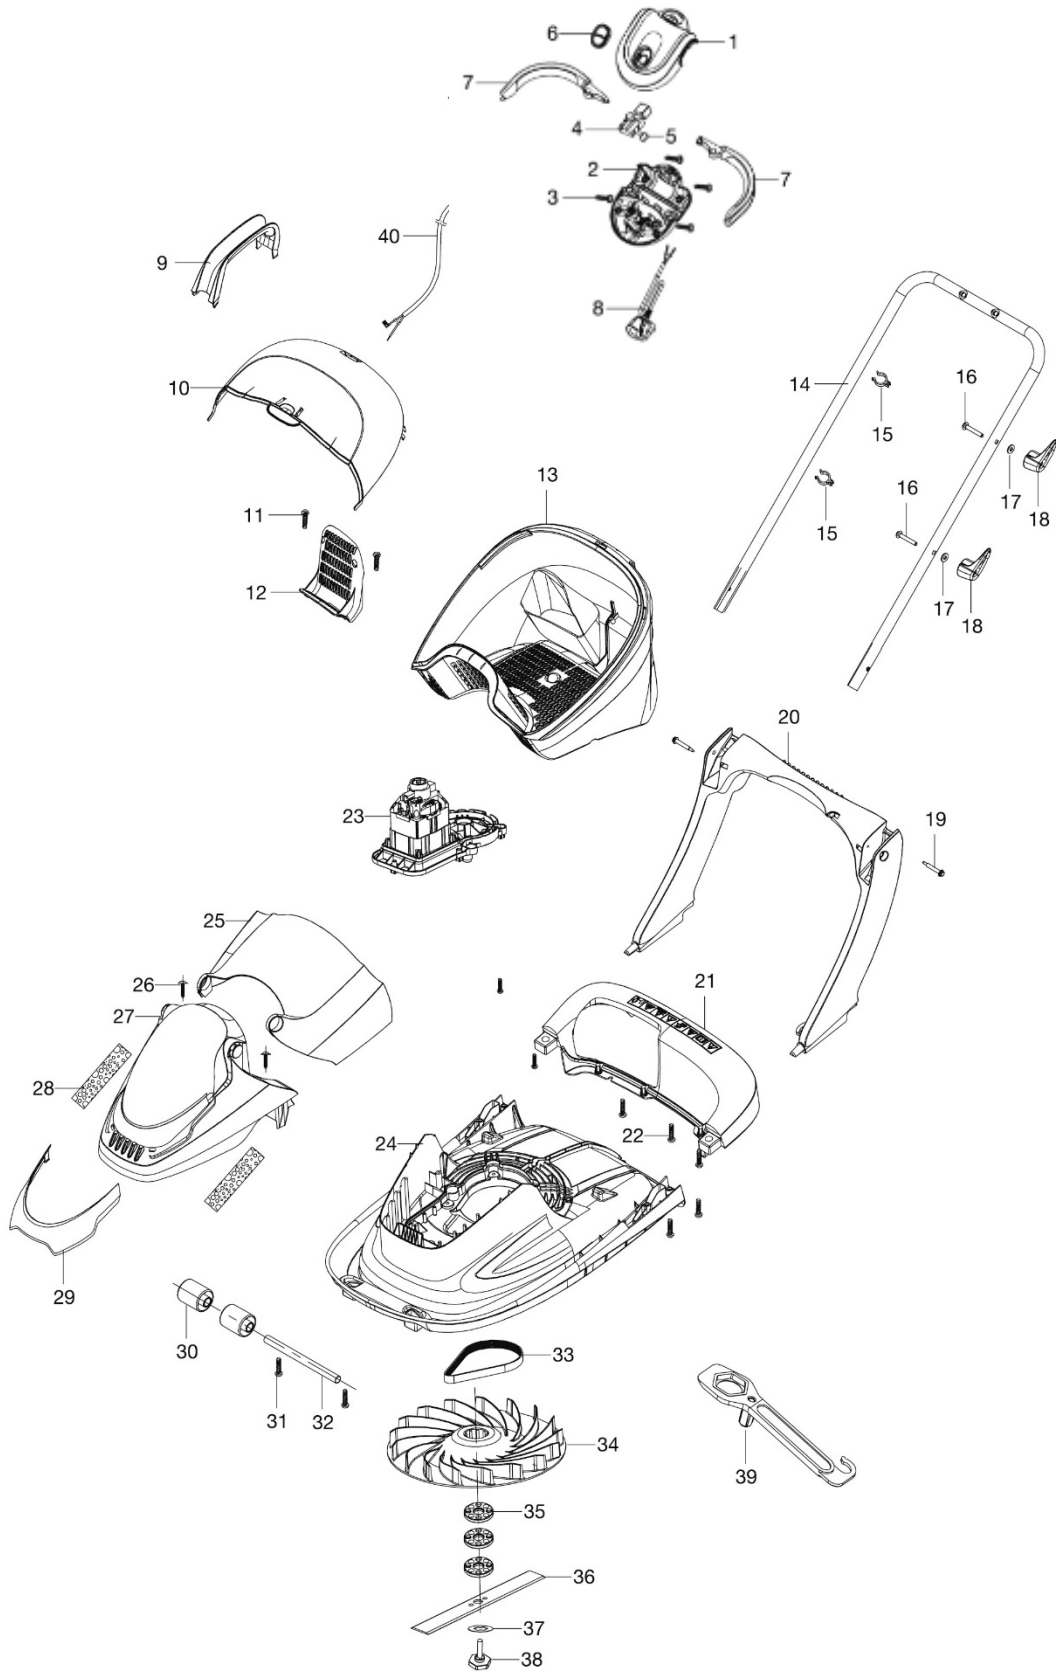

SPARE PARTS LIST

LAWN MOWER; ELECTRIC
EASIGLIDE PLUS 300V,
970483601,
2020-11

PRODUCT COMPLETE

EASIGLIDE PLUS 300V 970483601 2020-11

Ref	Part No	Description	Remark	QTY KIT
1, 2	529 62 70-01	Switchbox		1
3	577 29 83-01	Screws		6
4	513 12 16-00	Switch		1
5	522 72 09-02	Capacitor		1
6	599 83 65-01	Start Button		1
7	599 84 99-01	Levers		2
8	512 80 31-05	Mains Cable		1
9	529 62 96-01	Grass Box Handle		1
10	529 62 97-01	Grass Box Cover		1
11 – 13	529 62 91-01	Grass Box		1
15	577 29 84-01	Cable Clips		2
16 – 18	599 83 63-01	Cable Hook Kit		1
19	529 63 01-01	Handle Bolt Kit		2
20	529 62 99-01	Lower Handle		1
21, 22	529 63 00-01	Rear Bumper		1
25	529 62 98-01	Grass Box Lid		1
26, 27, 29	529 62 89-01	Motor Cowl Kit		1
28	529 62 78-01	Air Filter Kit		2
30 – 32	529 62 83-01	Roller Kit		1
33	529 62 84-01	Belt		1
34	529 62 86-01	Impeller		1
35	529 36 32-90	Washers		3
36	529 37 05-90	Blade (FLY094)		1
37, 38	529 62 87-01	Blade Bolt Kit		1
39	529 62 88-01	Spanner		1
40	529 63 24-01	Power Cable		1