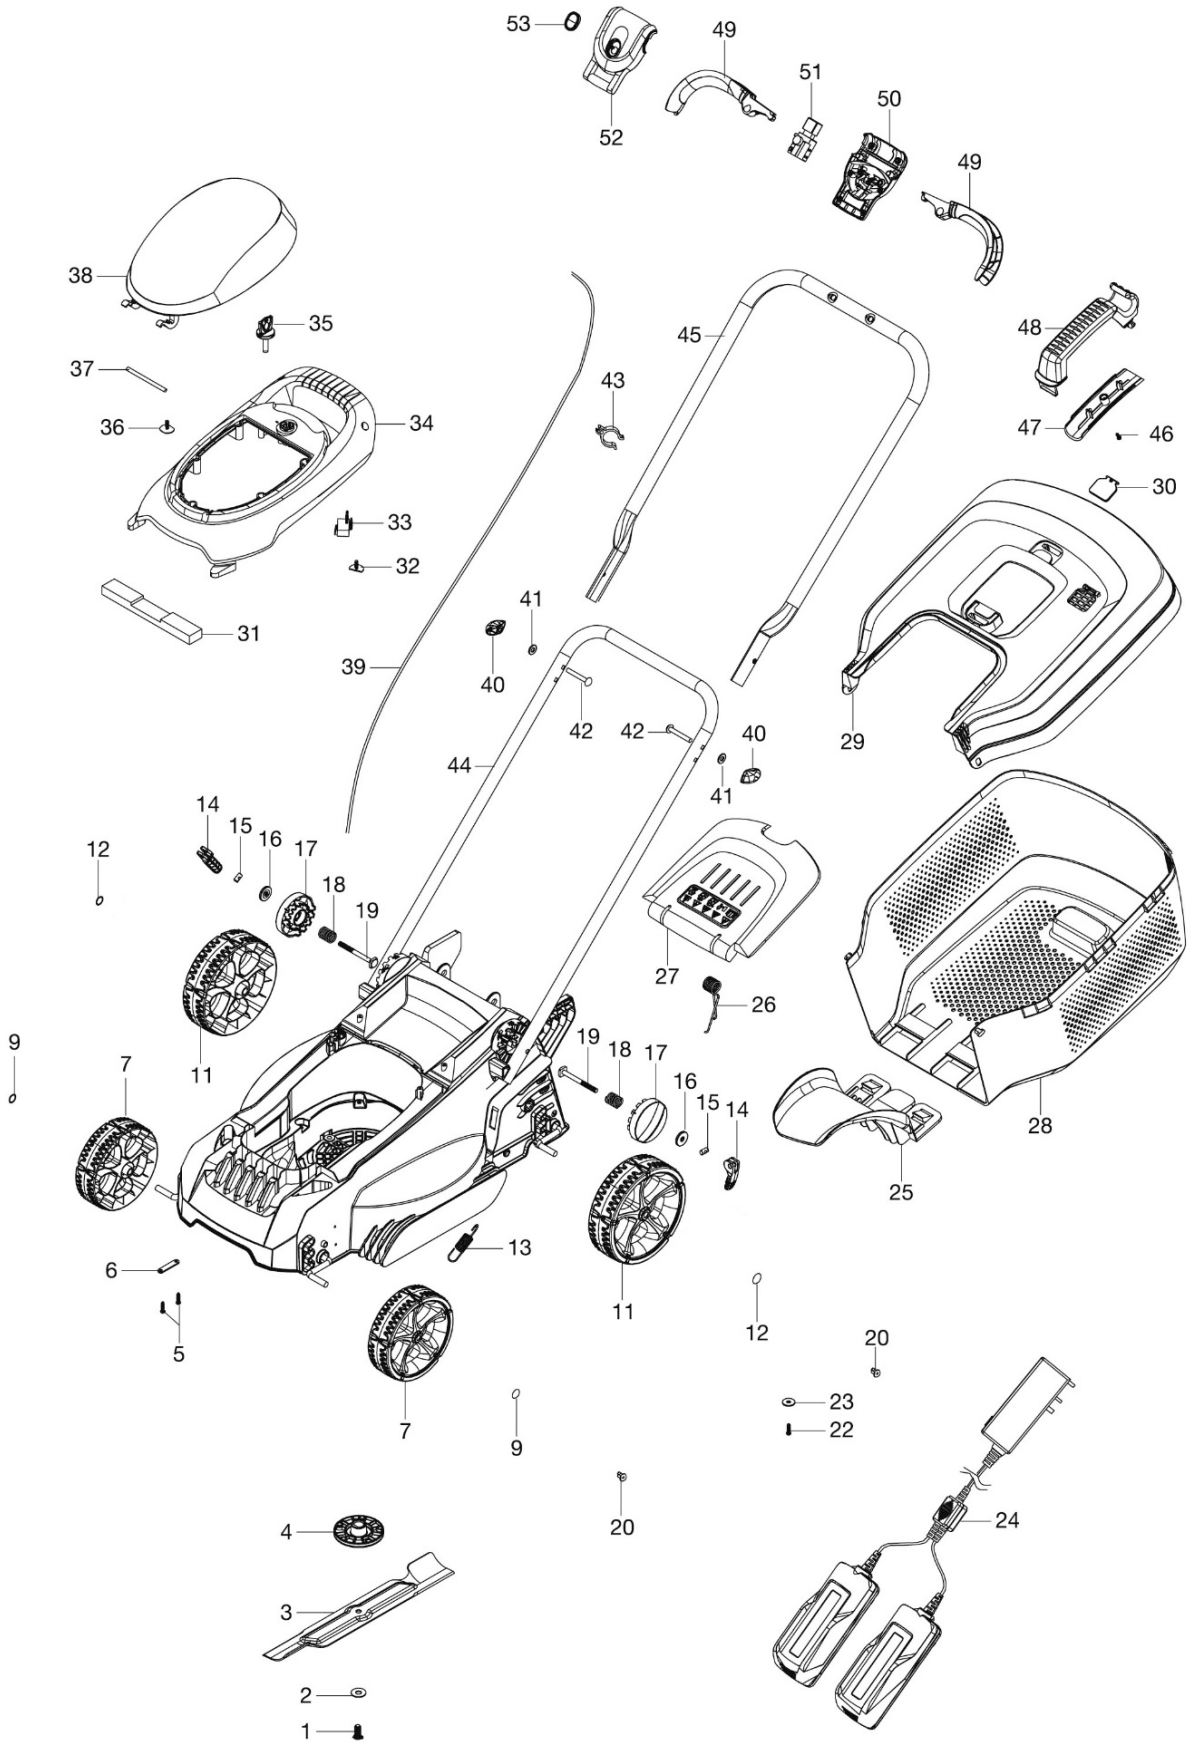

SPARE PARTS LIST

LAWN MOWERS; BATTERY
SIMPLISTORE 340 Li, 970539601,
2021-11

Ref	Part No	Description	Remark	QTY KIT
1, 2	599 83 59-01	Blade Bolt		1
3	599 13 46-90	Blade (FLY087)		1
4	599 84 74-01	Blade Spacer		1
5, 6	599 84 81-01	Axel Bracket		1
7	577 17 79-01	140 mm Wheel Kit	Incl 9	1
8	577 17 80-01	140 mm Hub Cap		1
9, 12	599 89 19-01	Starlock Washer Domed Black		4
10	599 84 72-01	160 mm Hub Cap		1
11	599 84 63-01	160 mm Wheel Kit	Incl 12	1
13	599 85 01-01	Spring & Screw		1
14 – 18	599 83 87-01	Fixing Kit Quick Release Assy		1
19	599 84 71-01	Bolt		1
21	599 84 61-01	Roller		1
22, 23	599 84 69-01	Washer & Screw		1
25	599 80 22-01	Grass box Tongue		1
26, 27	599 83 96-01	Grass Flap Assy		1
28 - 30	599 80 47-02	Grass Box Assy		1
30	599 80 24-01	Full Bag Indicator		1
31	599 83 52-01	Air Filter		1
32, 33	599 84 75-01	Isolator Switch		1
35	589 62 99-01	Isolator Key		1
36 – 38	599 84 73-02	Battery Cover Assy		1
39	599 85 24-01	Power Cable		1
40 – 42	599 83 54-01	Fixing Kit Wingknob Grey		1
46 – 48	599 80 10-01	Grass Box Handle + Hook		1
49	599 83 64-01	Switchbox triggers Grey		2
50, 52	599 83 68-01	Switch Box Case		1
51	599 83 92-01	Switch		1
53	599 83 65-01	Switchbox Start button Grey		1
-	577 29 83-01	Screws Switchbox		6
-	599 83 60-01	Screws Housing		20
-	967 91 32-01	Battery		1
-	967 91 33-01	Charger UK		1
-	967 91 33-62	Charger EU		1