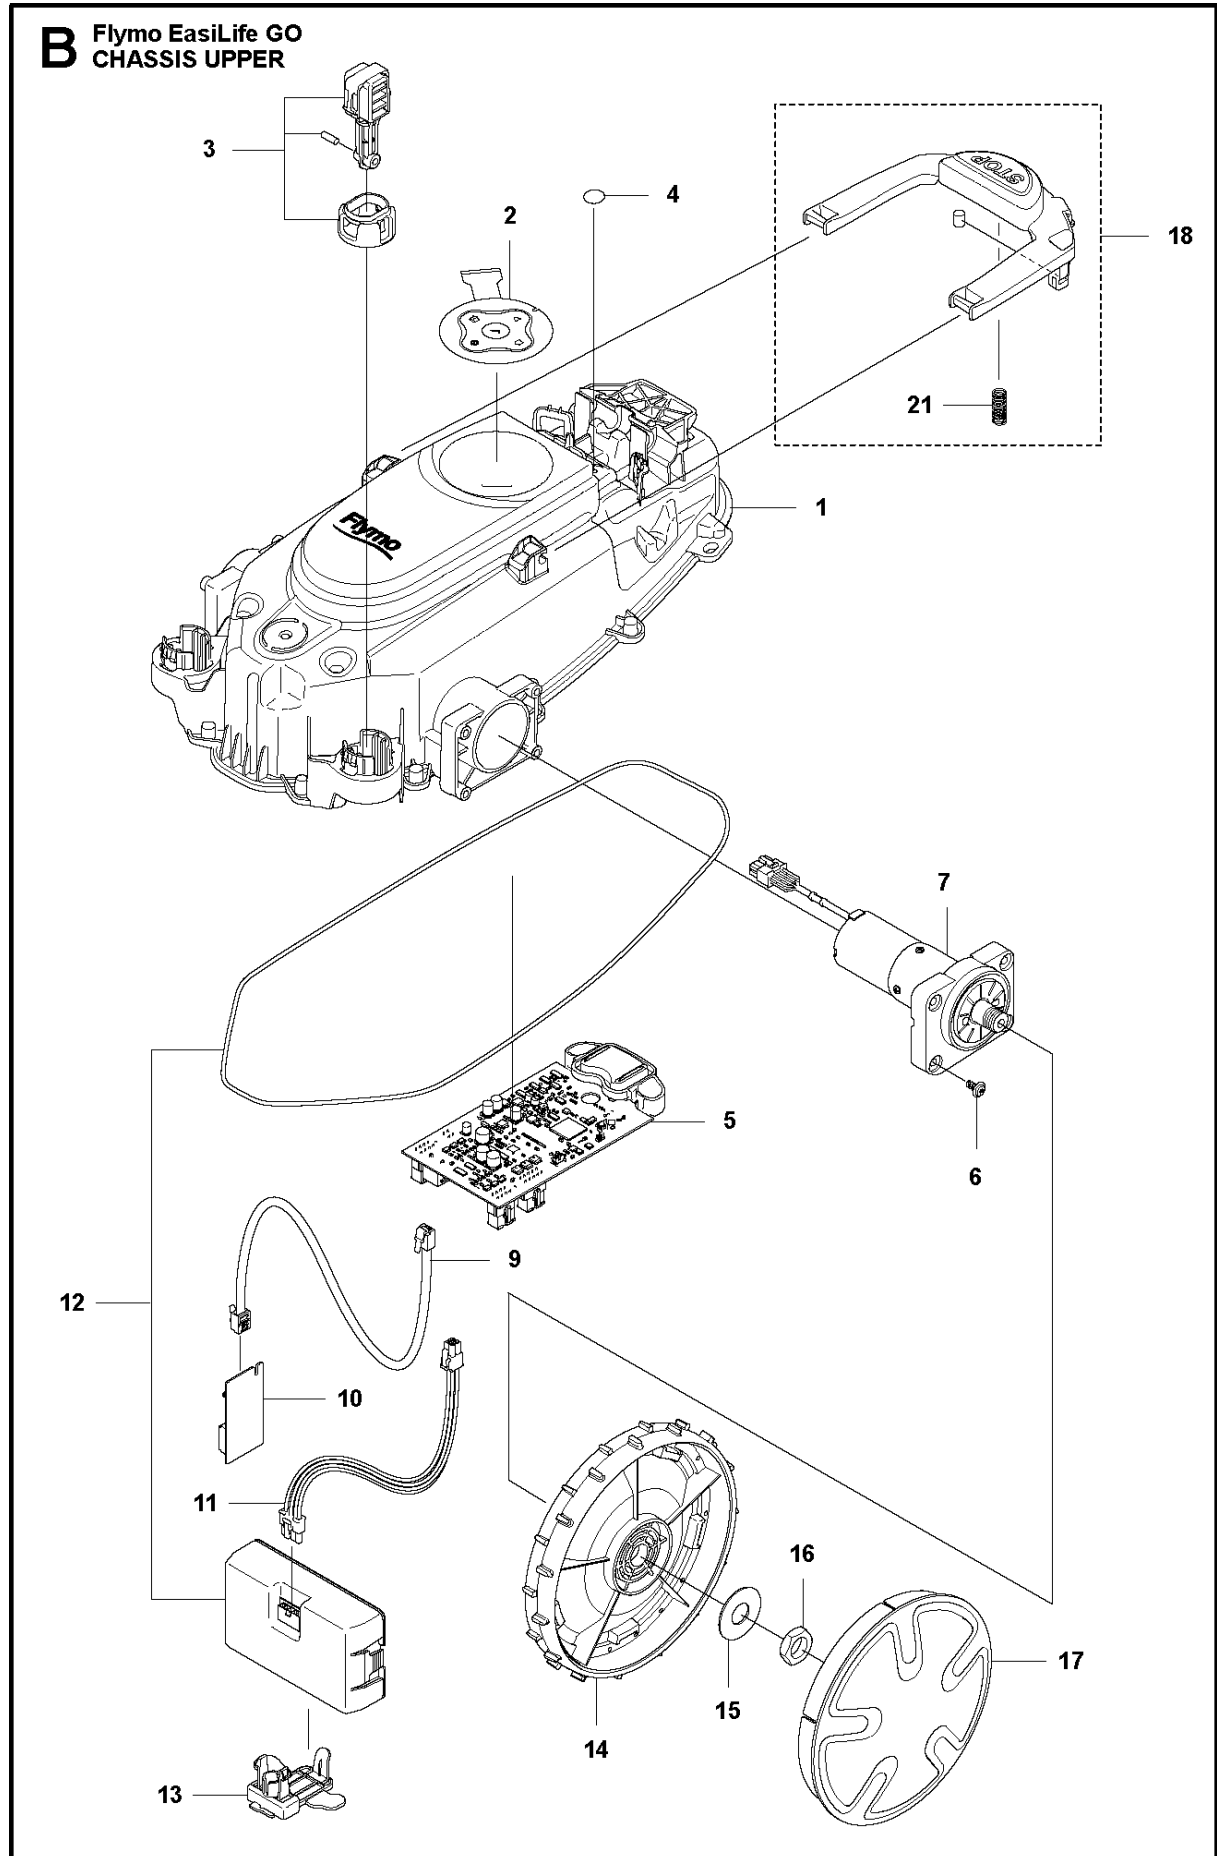

# SPARE PARTS LIST

ROBOTIC LAWN MOWERS

EasiLife GO

**A** Flymo EasiLife GO

**BODY**

COVER

EasiLife GO

Ref	Part No	Description	Remark	QTY	KIT
1	598 90 10-02	COVER		1	
2	529 34 28-01	BODY ASSY		1	
3	529 34 27-01	WRENCH		1	2

## CHASSIS UPPER

EasiLife GO

Ref	Part No	Description	Remark	QTY	KIT
1	529 34 38-02	CHASSIS ASSY		1	
2	599 67 80-01	KEYPAD		1	
3	590 77 07-01	COLUMN ASSY		1	
4	577 75 37-02	AIR FILTER		1	
5	529 34 36-01	PRINTED CIRCUIT ASSY		1	
6	574 45 01-01	SCREW ITXPANT		4	
7	529 34 32-01	MOTOR KIT		1	
9	589 35 10-03	WIRING ASSY		1	
10	597 18 16-01	PRINTED CIRCUIT ASSY		1	
11	529 32 70-04	WIRING ASSY		1	
12	529 80 74-01	BATTERY KIT		1	
13	599 27 17-01	BRACKET		1	
14	598 90 32-01	WHEEL		2	
15	586 21 06-01	WASHER		2	
16	731 43 24-01	HEXAGON THIN NUT		2	
17	598 90 33-02	HUB CAP		2	
18	529 34 37-01	BUTTON ASSY		1	
21	535 13 01-01	SPRING		1	18

**C** Flymo EasiLife GO  
CHASSIS LOWER

CHASSIS LOWER

EasiLife GO

Ref	Part No	Description	Remark	QTY	KIT
1	574 45 01-01	SCREW ITPANT		4	
2	529 34 35-01	CUTTING SYSTEM		1	
3	529 51 63-01	GASKET		1	
4	598 50 36-03	WEIGHT		1	6
5	574 87 47-17	SEALING STRIP		1	
6	598 90 15-01	CHASSIS		1	
7	584 89 75-01	GROMMET		2	
8	574 45 01-01	SCREW ITPANT		13	6
9	589 30 08-01	WHEEL ASSY		1	
10	529 55 10-01	WASHER		1	6

**D** Flymo EasiLife GO  
BLADE MOTOR & CUTTING EQUIPMENT

BLADE MOTOR & CUTTING EQUIPMENT

EasiLife GO

Ref	Part No	Description	Remark	QTY KIT
1	598 90 87-01	CUTTING DISC		1
2	590 50 87-01	SCREW		2
3	595 28 66-01	BLADE SET		3