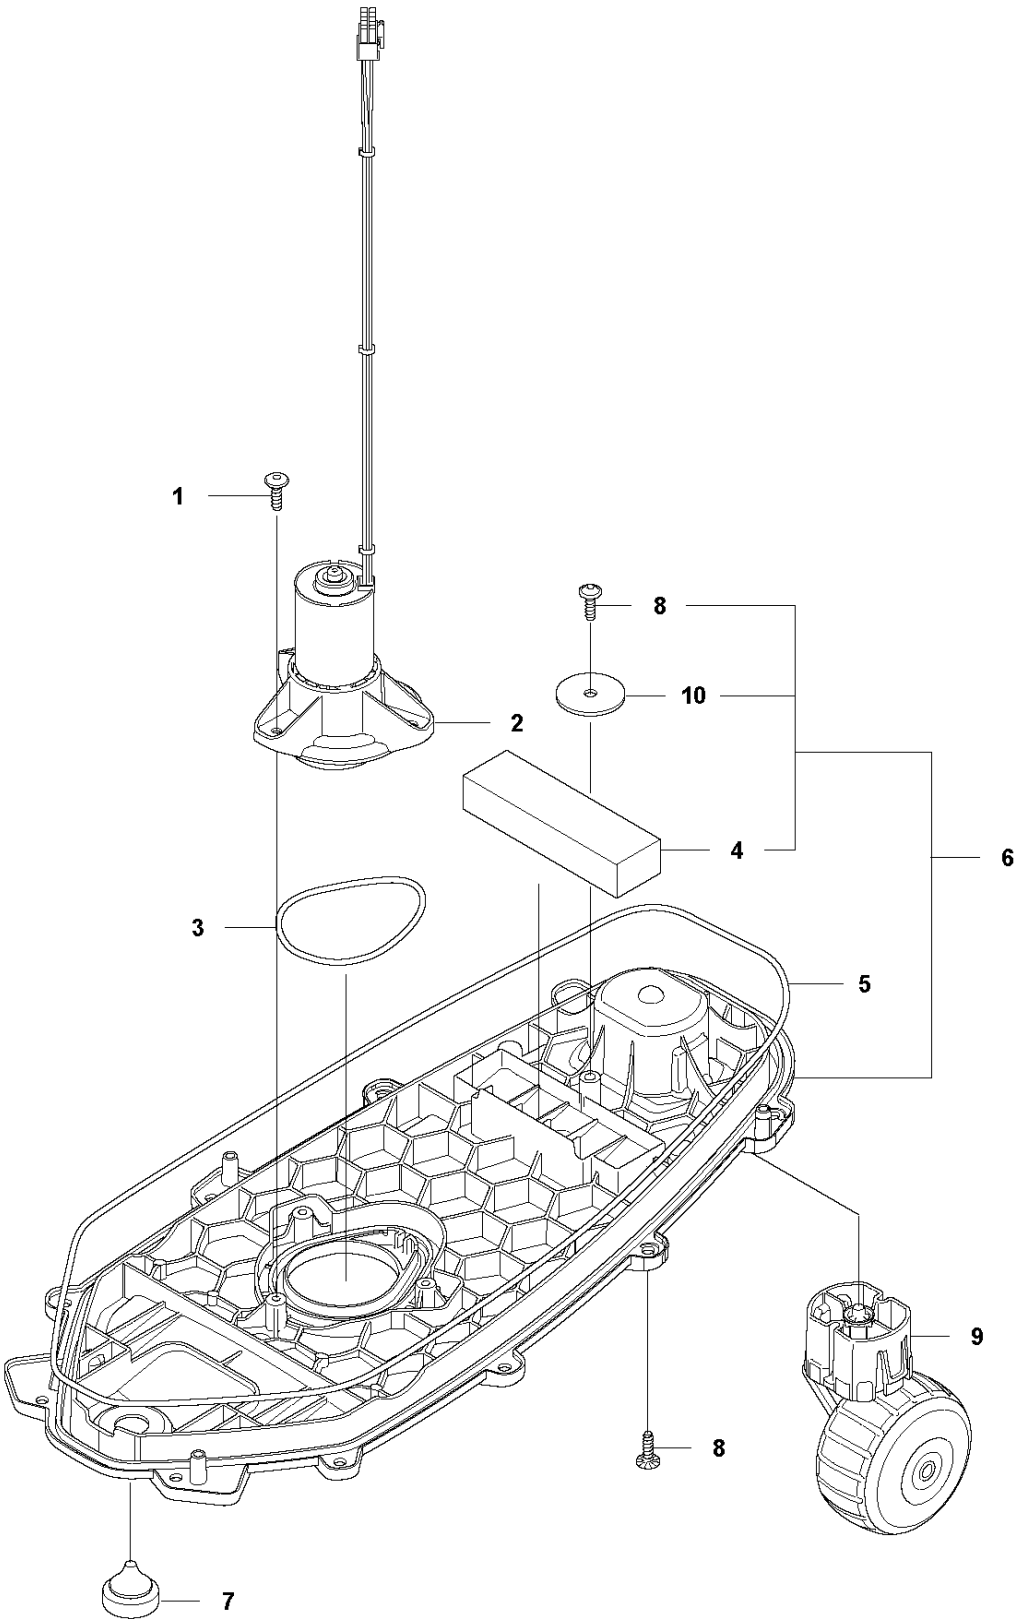

# SPARE PARTS LIST

ROBOTIC LAWN MOWERS

EasiLife GO

**A** Flymo EasiLife GO

**BODY**

COVER

EasiLife GO

Ref	Part No	Description	Remark	QTY	KIT
1	598 90 10-02	COVER		1	
2	529 34 28-01	BODY ASSY		1	
3	529 34 27-01	WRENCH		1	2

## CHASSIS UPPER

EasiLife GO

Ref	Part No	Description	Remark	QTY	KIT
1	529 34 38-02	CHASSIS ASSY		1	
2	599 67 80-01	KEYPAD		1	
3	590 77 07-01	COLUMN ASSY		1	
4	577 75 37-02	AIR FILTER		1	
5	529 34 36-01	PRINTED CIRCUIT ASSY		1	
6	574 45 01-01	SCREW ITXPANT		4	
7	529 34 32-01	MOTOR KIT		1	
9	589 35 10-03	WIRING ASSY		1	
10	597 18 16-01	PRINTED CIRCUIT ASSY		1	
11	529 32 70-04	WIRING ASSY		1	
12	529 80 74-01	BATTERY KIT		1	
13	599 27 17-01	BRACKET		1	
14	598 90 32-01	WHEEL		2	
15	586 21 06-01	WASHER		2	
16	731 43 24-01	HEXAGON THIN NUT		2	
17	598 90 33-02	HUB CAP		2	
18	529 34 37-01	BUTTON ASSY		1	
21	535 13 01-01	SPRING		1	18

**C** Flymo EasiLife GO  
CHASSIS LOWER

CHASSIS LOWER

EasiLife GO

Ref	Part No	Description	Remark	QTY	KIT
1	574 45 01-01	SCREW ITPANT		4	
2	529 34 35-01	CUTTING SYSTEM		1	
3	529 51 63-01	GASKET		1	
4	598 50 36-03	WEIGHT		1	6
5	574 87 47-17	SEALING STRIP		1	
6	598 90 15-01	CHASSIS		1	
7	584 89 75-01	GROMMET		2	
8	574 45 01-01	SCREW ITPANT		13	6
9	589 30 08-01	WHEEL ASSY		1	
10	529 55 10-01	WASHER		1	6

**D** Flymo EasiLife GO  
BLADE MOTOR & CUTTING EQUIPMENT

BLADE MOTOR & CUTTING EQUIPMENT

EasiLife GO

Ref	Part No	Description	Remark	QTY KIT
1	598 90 87-01	CUTTING DISC		1
2	590 50 87-01	SCREW		2
3	595 28 66-01	BLADE SET		3