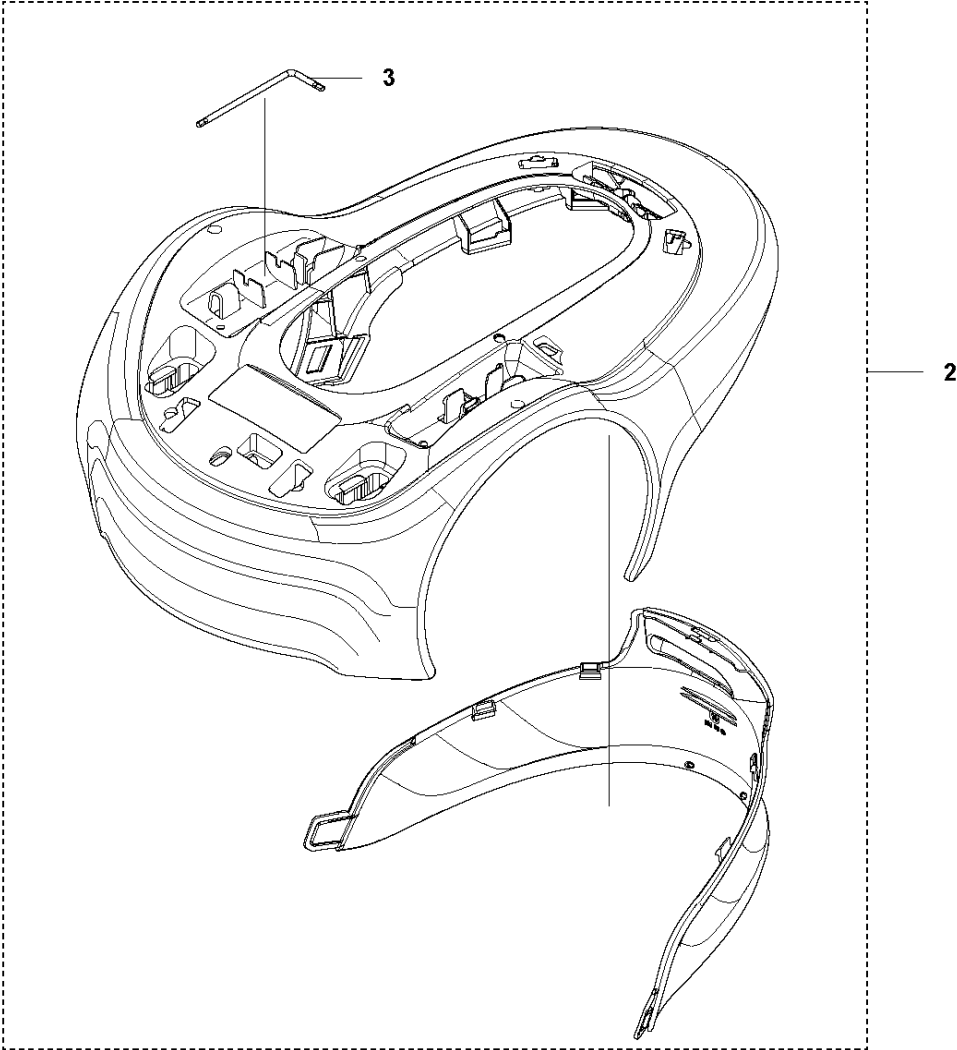

# SPARE PARTS LIST

ROBOTIC LAWN MOWERS

EasiLife GO

**A** Flymo EasiLife GO

**BODY**

COVER

EasiLife GO

Ref	Part No	Description	Remark	QTY	KIT
1	598 90 10-02	COVER		1	
2	529 34 28-01	BODY ASSY		1	
3	529 34 27-01	WRENCH		1	2

## CHASSIS UPPER

EasiLife GO

Ref	Part No	Description	Remark	QTY	KIT
1	529 34 38-02	CHASSIS ASSY		1	
2	599 67 80-01	KEYPAD		1	
3	590 77 07-01	COLUMN ASSY		1	
4	577 75 37-02	AIR FILTER		1	
5	529 34 36-01	PRINTED CIRCUIT ASSY		1	
6	574 45 01-01	SCREW ITXPANT		4	
7	529 34 32-01	MOTOR KIT		1	
9	589 35 10-03	WIRING ASSY		1	
10	597 18 16-01	PRINTED CIRCUIT ASSY		1	
11	529 32 70-04	WIRING ASSY		1	
12	529 80 74-01	BATTERY KIT		1	
13	599 27 17-01	BRACKET		1	
14	598 90 32-01	WHEEL		2	
15	586 21 06-01	WASHER		2	
16	731 43 24-01	HEXAGON THIN NUT		2	
17	598 90 33-02	HUB CAP		2	
18	529 34 37-01	BUTTON ASSY		1	
21	535 13 01-01	SPRING		1	18

**C** Flymo EasiLife GO  
CHASSIS LOWER

CHASSIS LOWER

EasiLife GO

Ref	Part No	Description	Remark	QTY	KIT
1	574 45 01-01	SCREW ITPANT		4	
2	529 34 35-01	CUTTING SYSTEM		1	
3	529 51 63-01	GASKET		1	
4	598 50 36-03	WEIGHT		1	6
5	574 87 47-17	SEALING STRIP		1	
6	598 90 15-01	CHASSIS		1	
7	584 89 75-01	GROMMET		2	
8	574 45 01-01	SCREW ITPANT		13	6
9	589 30 08-01	WHEEL ASSY		1	
10	529 55 10-01	WASHER		1	6

**D** Flymo EasiLife GO  
BLADE MOTOR & CUTTING EQUIPMENT

BLADE MOTOR & CUTTING EQUIPMENT

EasiLife GO

Ref	Part No	Description	Remark	QTY KIT
1	598 90 87-01	CUTTING DISC		1
2	590 50 87-01	SCREW		2
3	595 28 66-01	BLADE SET		3