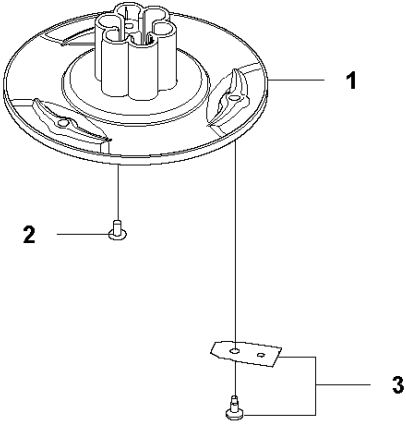

## CHASSIS UPPER

EasiLife GO

Ref	Part No	Description	Remark	QTY	KIT
1	529 34 38-02	CHASSIS ASSY		1	
2	599 67 80-01	KEYPAD		1	
3	590 77 07-01	COLUMN ASSY		1	
4	577 75 37-02	AIR FILTER		1	
5	529 34 36-01	PRINTED CIRCUIT ASSY		1	
6	574 45 01-01	SCREW ITXPANT		4	
7	529 34 32-01	MOTOR KIT		1	
9	589 35 10-03	WIRING ASSY		1	
10	597 18 16-01	PRINTED CIRCUIT ASSY		1	
11	529 32 70-04	WIRING ASSY		1	
12	529 80 74-01	BATTERY KIT		1	
13	599 27 17-01	BRACKET		1	
14	598 90 32-01	WHEEL		2	
15	586 21 06-01	WASHER		2	
16	731 43 24-01	HEXAGON THIN NUT		2	
17	598 90 33-02	HUB CAP		2	
18	529 34 37-01	BUTTON ASSY		1	
21	535 13 01-01	SPRING		1	18

**C** Flymo EasiLife GO  
CHASSIS LOWER

CHASSIS LOWER

EasiLife GO

Ref	Part No	Description	Remark	QTY	KIT
1	574 45 01-01	SCREW ITPANT		4	
2	529 34 35-01	CUTTING SYSTEM		1	
3	529 51 63-01	GASKET		1	
4	598 50 36-03	WEIGHT		1	6
5	574 87 47-17	SEALING STRIP		1	
6	598 90 15-01	CHASSIS		1	
7	584 89 75-01	GROMMET		2	
8	574 45 01-01	SCREW ITPANT		13	6
9	589 30 08-01	WHEEL ASSY		1	
10	529 55 10-01	WASHER		1	6

**D** Flymo EasiLife GO  
BLADE MOTOR & CUTTING EQUIPMENT

BLADE MOTOR & CUTTING EQUIPMENT

EasiLife GO

Ref	Part No	Description	Remark	QTY KIT
1	598 90 87-01	CUTTING DISC		1
2	590 50 87-01	SCREW		2
3	595 28 66-01	BLADE SET		3

INSTALLATION ACCESSORIES

EasiLife GO

Ref	Part No	Description	Remark	QTY	KIT
2	590 44 22-02	POWER UNIT	UK	1	
3	579 82 51-01	CABLE ASSY	Low Voltage Cable 20 m	1	
3	579 82 51-02	CABLE ASSY	Low Voltage Cable 10 m	1	
3	579 82 51-04	CABLE ASSY	Low Voltage Cable 5 m	1	
3	579 82 51-03	CABLE ASSY	Low Voltage Cable 3 m	1	
4	577 86 42-01	STAPLE	100 pcs	1	
5	597 43 58-01	ANCHOR	6 pcs	1	
6	598 48 02-01	WIRE	150m	1	
7	595 28 66-01	BLADE SET	9 pcs	1	
8	535 12 90-01	CONNECTOR		1	10
9	501 98 02-01	COUPLER		1	10
10	598 62 62-01	CONNECTOR	6+3pcs	1	
11	529 34 27-01	WRENCH		1	
12	967 10 43-01	MAINTENANCE KIT		1	
13	598 76 42-01	FORK		1	