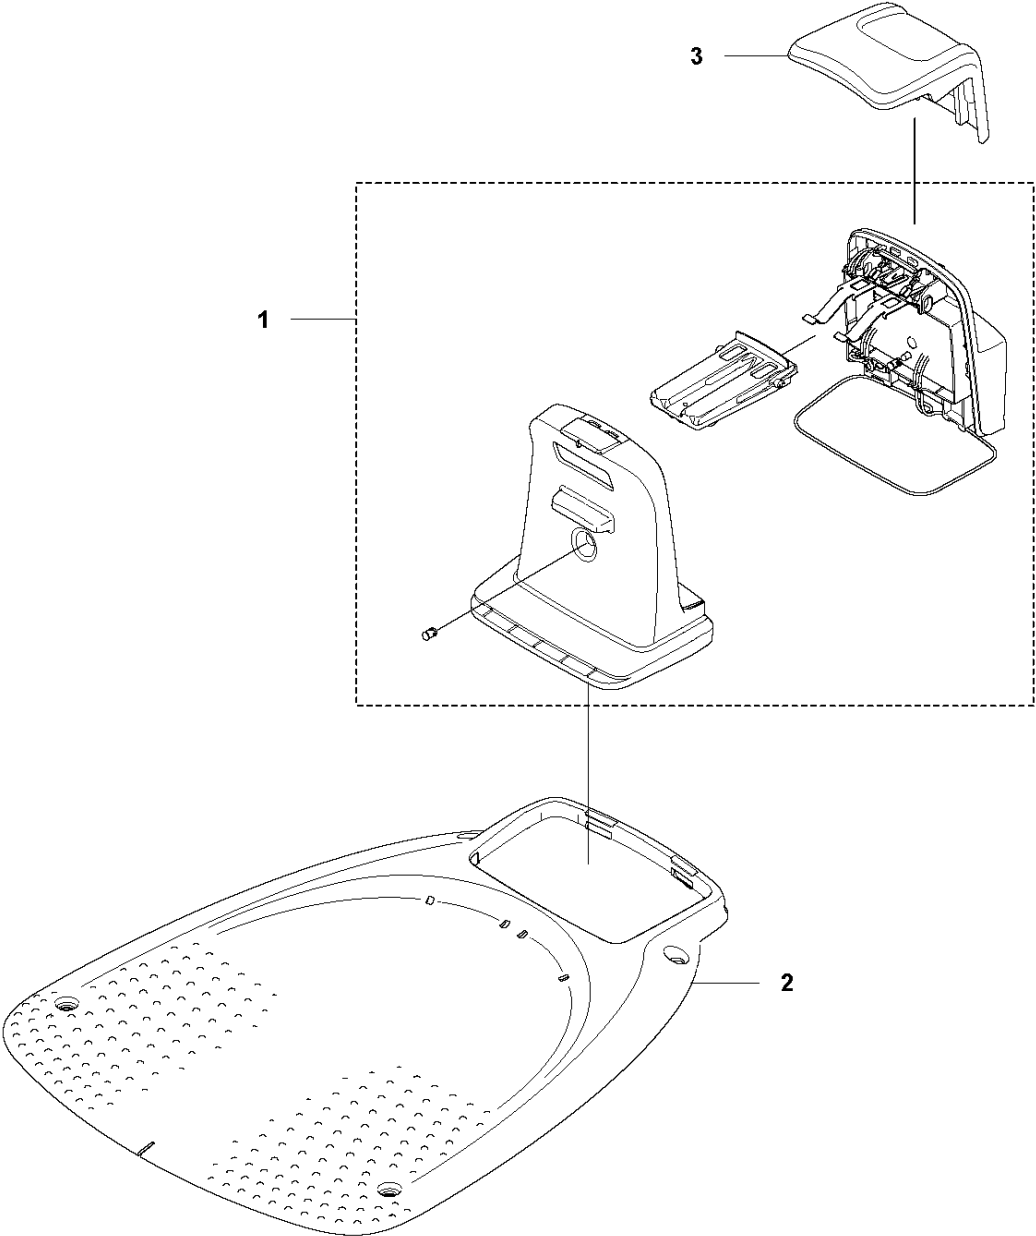

E Flymo EasiLife GO
CHARGING STATION

CHARGING STATION

EasiLife GO

Ref	Part No	Description	Remark	QTY KIT
1	593 24 64-02	CHARGING TOWER		1
2	529 34 31-01	CHARGING PLATE KIT		1
3	597 45 85-01	CAP		1