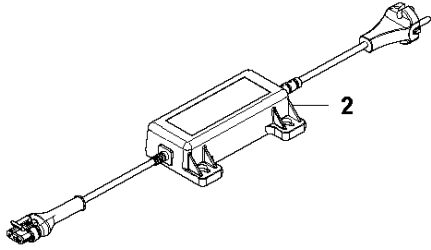

**E** Flymo EasiLife GO  
CHARGING STATION

CHARGING STATION

EasiLife GO

Ref	Part No	Description	Remark	QTY KIT
1	593 24 64-02	CHARGING TOWER		1
2	529 34 31-01	CHARGING PLATE KIT		1
3	597 45 85-01	CAP		1

**F** Flymo EasiLife GO  
INSTALLATION ACCESSORIES

INSTALLATION ACCESSORIES

EasiLife GO

Ref	Part No	Description	Remark	QTY	KIT
2	590 44 22-02	POWER UNIT	UK	1	
3	579 82 51-01	CABLE ASSY	Low Voltage Cable 20 m	1	
3	579 82 51-02	CABLE ASSY	Low Voltage Cable 10 m	1	
3	579 82 51-04	CABLE ASSY	Low Voltage Cable 5 m	1	
3	579 82 51-03	CABLE ASSY	Low Voltage Cable 3 m	1	
4	577 86 42-01	STAPLE	100 pcs	1	
5	597 43 58-01	ANCHOR	6 pcs	1	
6	598 48 02-01	WIRE	150m	1	
7	595 28 66-01	BLADE SET	9 pcs	1	
8	535 12 90-01	CONNECTOR		1	10
9	501 98 02-01	COUPLER		1	10
10	598 62 62-01	CONNECTOR	6+3pcs	1	
11	529 34 27-01	WRENCH		1	
12	967 10 43-01	MAINTENANCE KIT		1	
13	598 76 42-01	FORK		1	