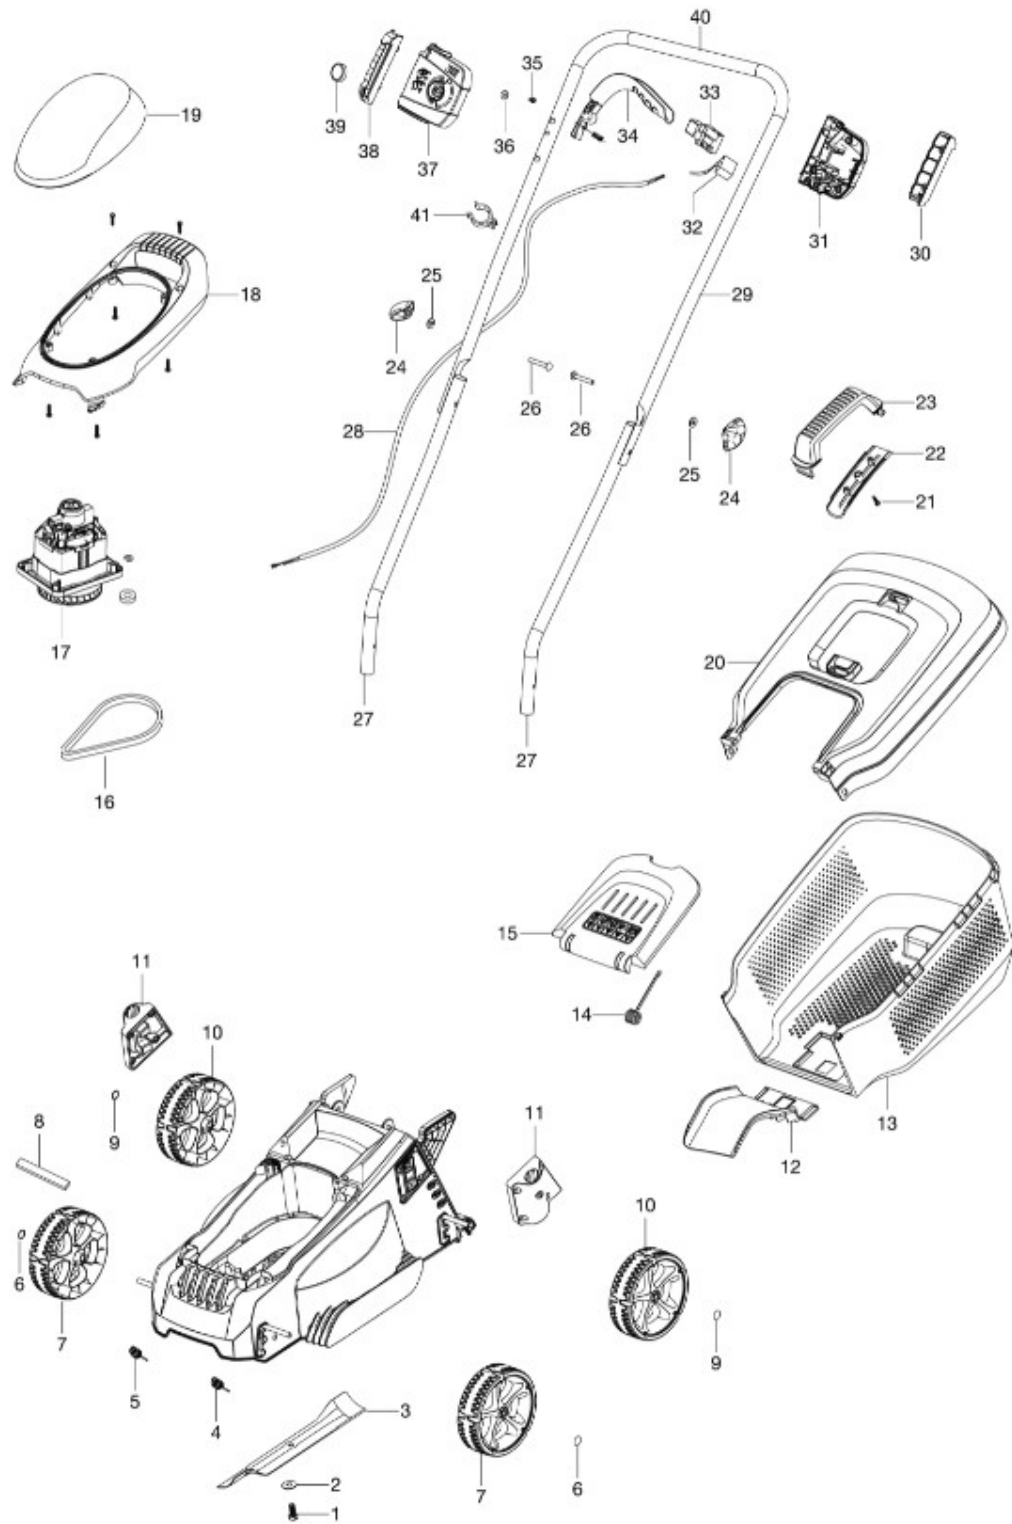

# SPARE PARTS LIST

LAWN MOWERS; ELECTRIC  
SIMPLIMOW 300, 967990625,  
2020-06

PRODUCT COMPLETE

SimpliMow 300 967990625 2020-06

PRODUCT COMPLETE

SIMPLIMOW 300 967990625 2020-06

Ref	Part No	Description	Remark	QTY KIT
1, 2	599 83 59-01	Blade Bolt		1
3	599 13 43-90	Blade (FLY085)		1
4, 5	599 91 63-01	Axle Spring		1
6, 9	599 89 19-01	Starlock Washer Domed Black		4
7, 10	577 17 79-01	140mm Wheel Kit		1
8	599 83 50 01	Air Filter		1
11	599 85 18-01	Lower Handle Bracket		1
12	599 79 58-01	Grass Box Tongue		1
13, 20	599 79 67-01	Grass Box Upper & Lower		1
14, 15	599 83 55-01	Grass Flap Assy		1
16	599 83 46-01	Belt		1
21 – 23	599 79 69-01	Grass Box Handle		1
24 - 26	599 83 54-01	Fixing Kit Wingknob Grey		1
28	599 85 17-01	Power Cable		1
30 - 39	599 83 53-01	Complete Switchbox & Cable Assy		1
-	599 83 60-01	Screws Housing		20