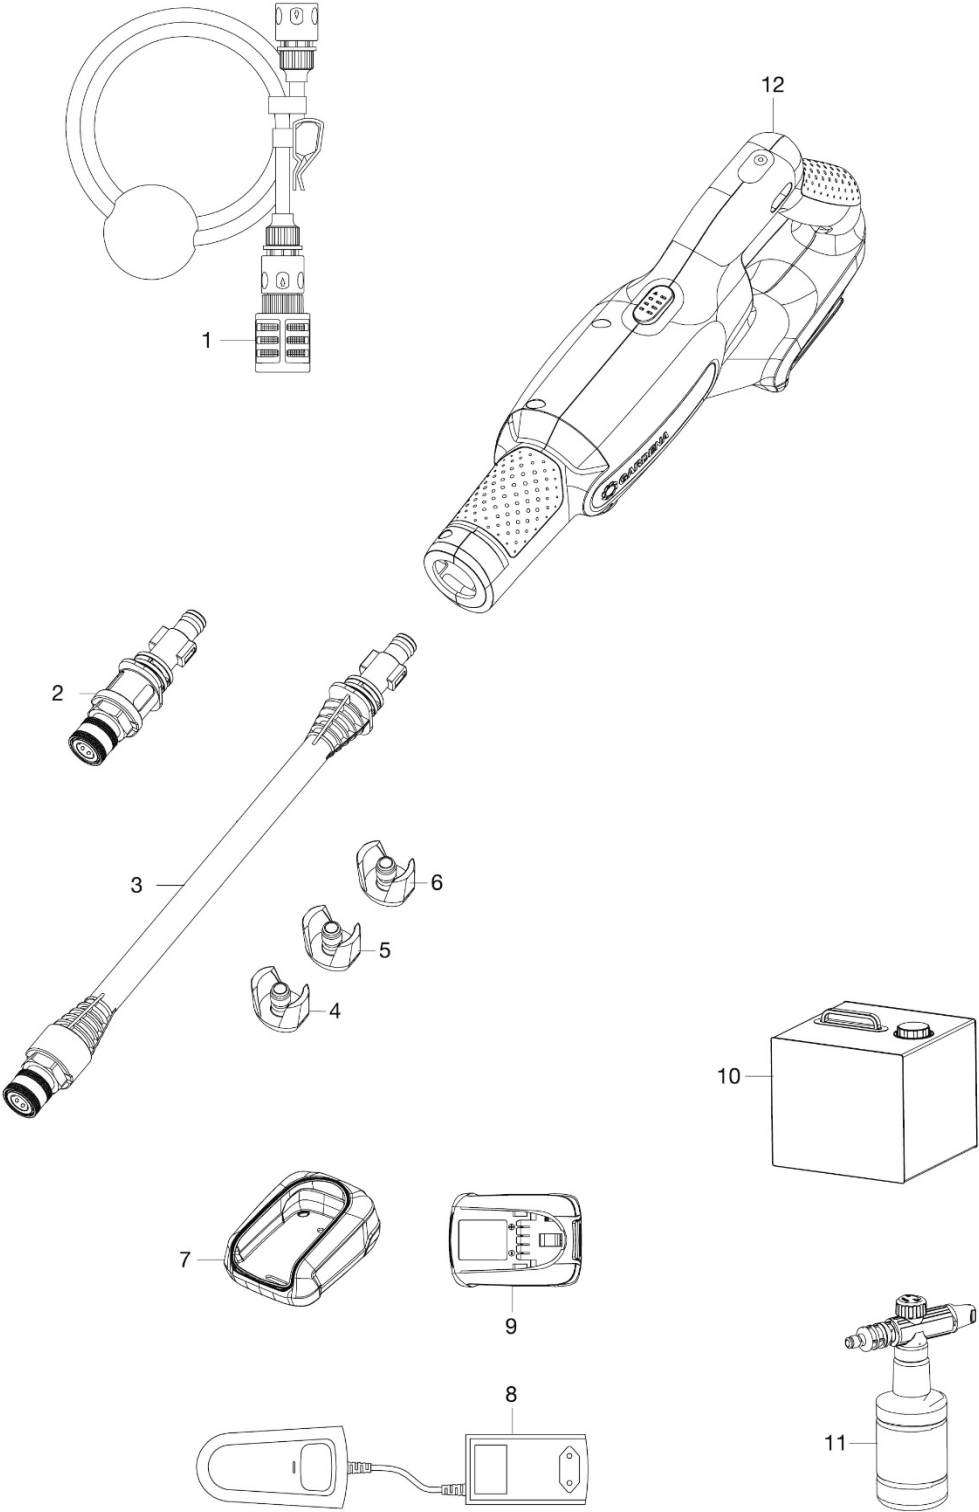

# SPARE PARTS LIST

PRESSURE CLEANER; BATTERY

EASICLEAN LI, 967982801,

967982901

2020-11

PRODUCT COMPLETE

EASICLEAN LI 967982801, 967982901, 2020-11

PRODUCT COMPLETE

EASICLEAN LI 967982801, 967982901, 2020-11

Ref	Part No	Description	Remark	QTY KIT
1	529 85 53-01	Suction Hose		1
2	599 54 99-01	Short Wand		1
3	599 55 00-01	Long Wand		1
4	599 55 03-01	Nozzle 40°		1
5	599 55 02-01	Nozzle 15°		1
6	599 55 01-01	Nozzle 0°		1
7	529 32 36-01	Battery protection		1
8	599 99 32-01	Charger		1
9	970 50 84-01	Battery		1
10	599 55 45-01	Water bag		1
11	599 55 44-01	Tank detergent		1
12	-	Not available as spare part		